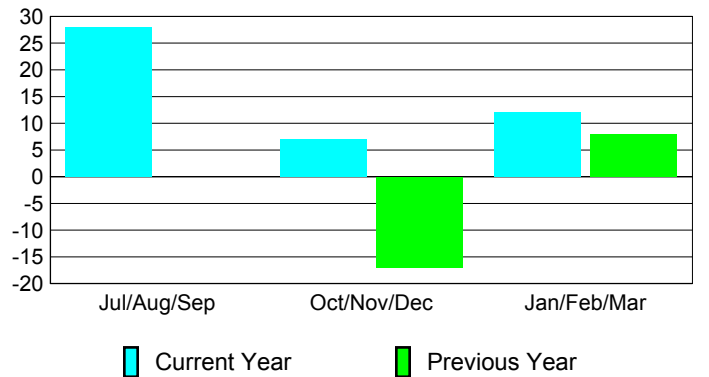

Comparison of Membership Gain/Loss

Current Year Compared to the Previous Year