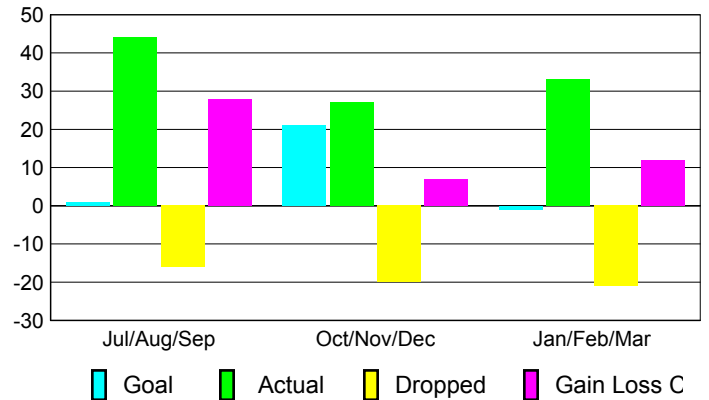

### YTD Status Quo Clubs 2009-2010

Status Quo Clubs Compared to Status Quo Members

## MEMBERSHIP

Membership Results  
2009-2010

Membership  
2008-2009

Month	Net Memb	Actual New	Actual Dropped	Gain/Loss of	Gain/Loss of
	Goal	Memb	Memb	Memb	Memb
Jul/Aug/Sep	1	44	-16	28	0
Oct/Nov/Dec	21	27	-20	7	-17
Jan/Feb/Mar	-1	33	-21	12	8
<b>Totals</b>	<b>21</b>	<b>104</b>	<b>-57</b>	<b>47</b>	<b>-9</b>

### Membership Results 2009-2010

Goal, New, Dropped, Gain/Loss

### Comparison of Membership Gain/Loss

Current Year Compared to the Previous Year